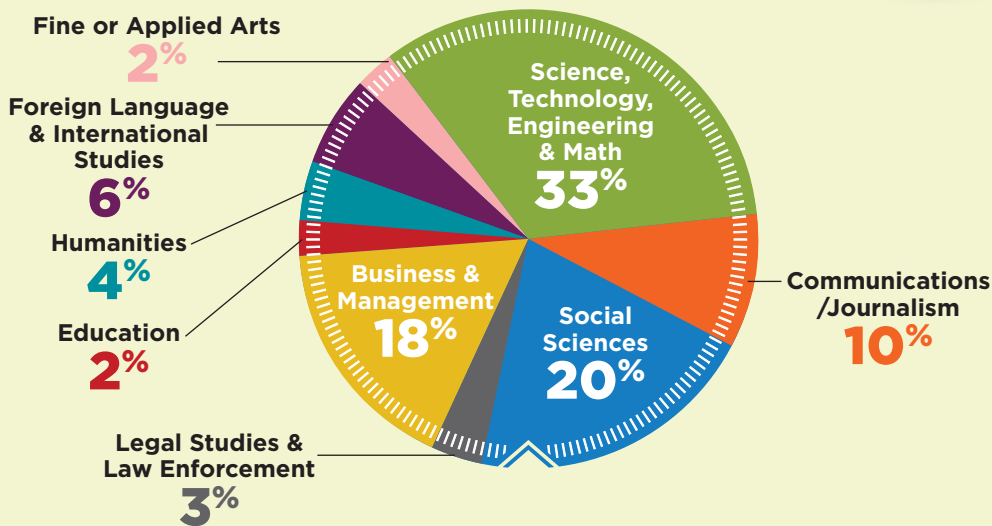

FIELDS OF STUDY

(U.S. citizen/permanent resident only)