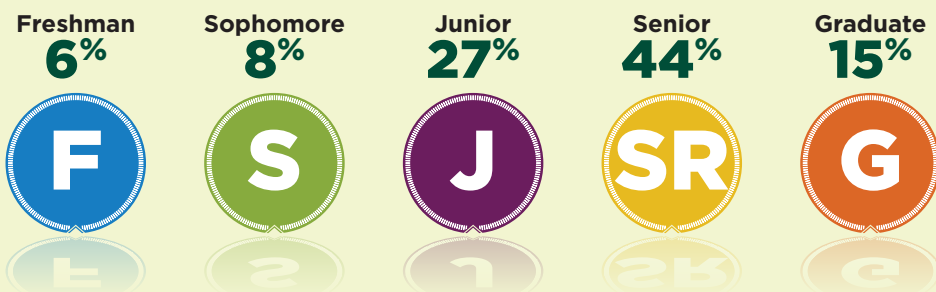

2015-16 SNAPSHOT

The statistics below are based on MSU student participation in education abroad programming during the 2015-16 academic year.

TOP 10 COUNTRIES WHERE SPARTANS STUDIED:

1. United Kingdom
2. Mexico
3. Italy
4. Spain/South Africa (tie)
5. Australia
6. China
7. Japan
8. Greece
9. France
10. Peru

ETHNICITY

- White **66%**
- Hispanic/Latino **7%**
- Black/
African American **6%**
- Asian/Native
Hawaiian/
Pacific Islander **5%**
- American Indian/
Alaskan Native **2%**
- Multiracial **3%**

FIELDS OF STUDY

(U.S. citizen/permanent resident only)

CLASS STANDING

GENDER

2,637 MSU STUDENTS

(2,391 US citizens; 246 international students)

EXPERIENCE TYPE

PROGRAM TYPE

DURATION