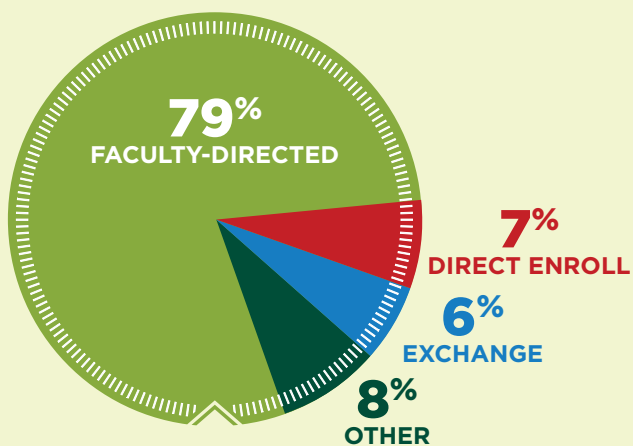

(U.S. citizen/permanent resident only)

CLASS STANDING

GENDER

2,637 MSU STUDENTS

(2,391 US citizens; 246 international students)

EXPERIENCE TYPE

PROGRAM TYPE

DURATION