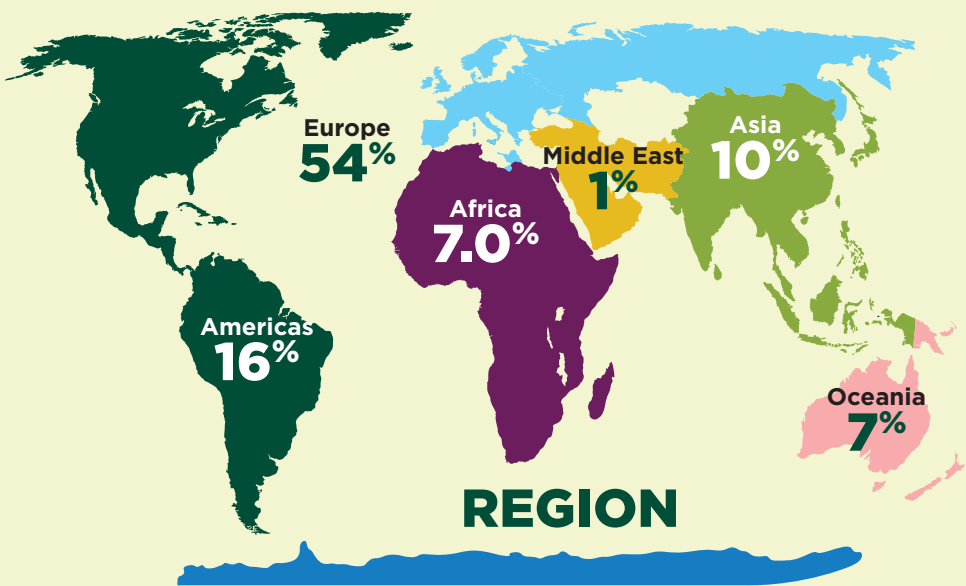

2015-16 SNAPSHOT

The statistics below are based on MSU student participation in education abroad programming during the 2015-16 academic year.

TOP 10 COUNTRIES WHERE SPARTANS STUDIED:

1. United Kingdom
2. Mexico
3. Italy
4. Spain/South Africa (tie)
5. Australia
6. China
7. Japan
8. Greece
9. France
10. Peru

ETHNICITY

- White **66%**
- Hispanic/Latino **7%**
- Black/
African American **6%**
- Asian/Native
Hawaiian/
Pacific Islander **5%**
- American Indian/
Alaskan Native **2%**
- Multiracial **3%**

FIELDS OF STUDY

(U.S. citizen/permanent resident only)

CLASS STANDING

GENDER

2,637 MSU STUDENTS

(2,391 US citizens; 246 international students)

EXPERIENCE TYPE

PROGRAM TYPE

DURATION