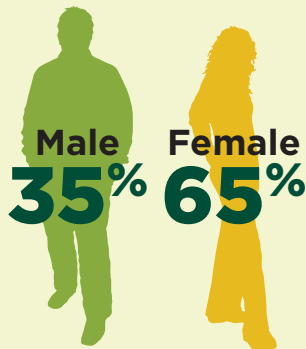

2015-16 SNAPSHOT

The statistics below are based on MSU student participation in education abroad programming during the 2015-16 academic year.

TOP 10 COUNTRIES WHERE SPARTANS STUDIED:

1. United Kingdom
2. Mexico
3. Italy
4. Spain/South Africa (tie)
5. Australia
6. China
7. Japan
8. Greece
9. France
10. Peru

ETHNICITY

- White **66%**
- Hispanic/Latino **7%**
- Black/
  African American **6%**
- Asian/Native
  Hawaiian/
  Pacific Islander **5%**
- American Indian/
  Alaskan Native **2%**
- Multiracial **3%**

FIELDS OF STUDY

(U.S. citizen/permanent resident only)

CLASS STANDING

GENDER

2,637 MSU STUDENTS

(2,391 US citizens; 246 international students)

EXPERIENCE TYPE

PROGRAM TYPE

DURATION